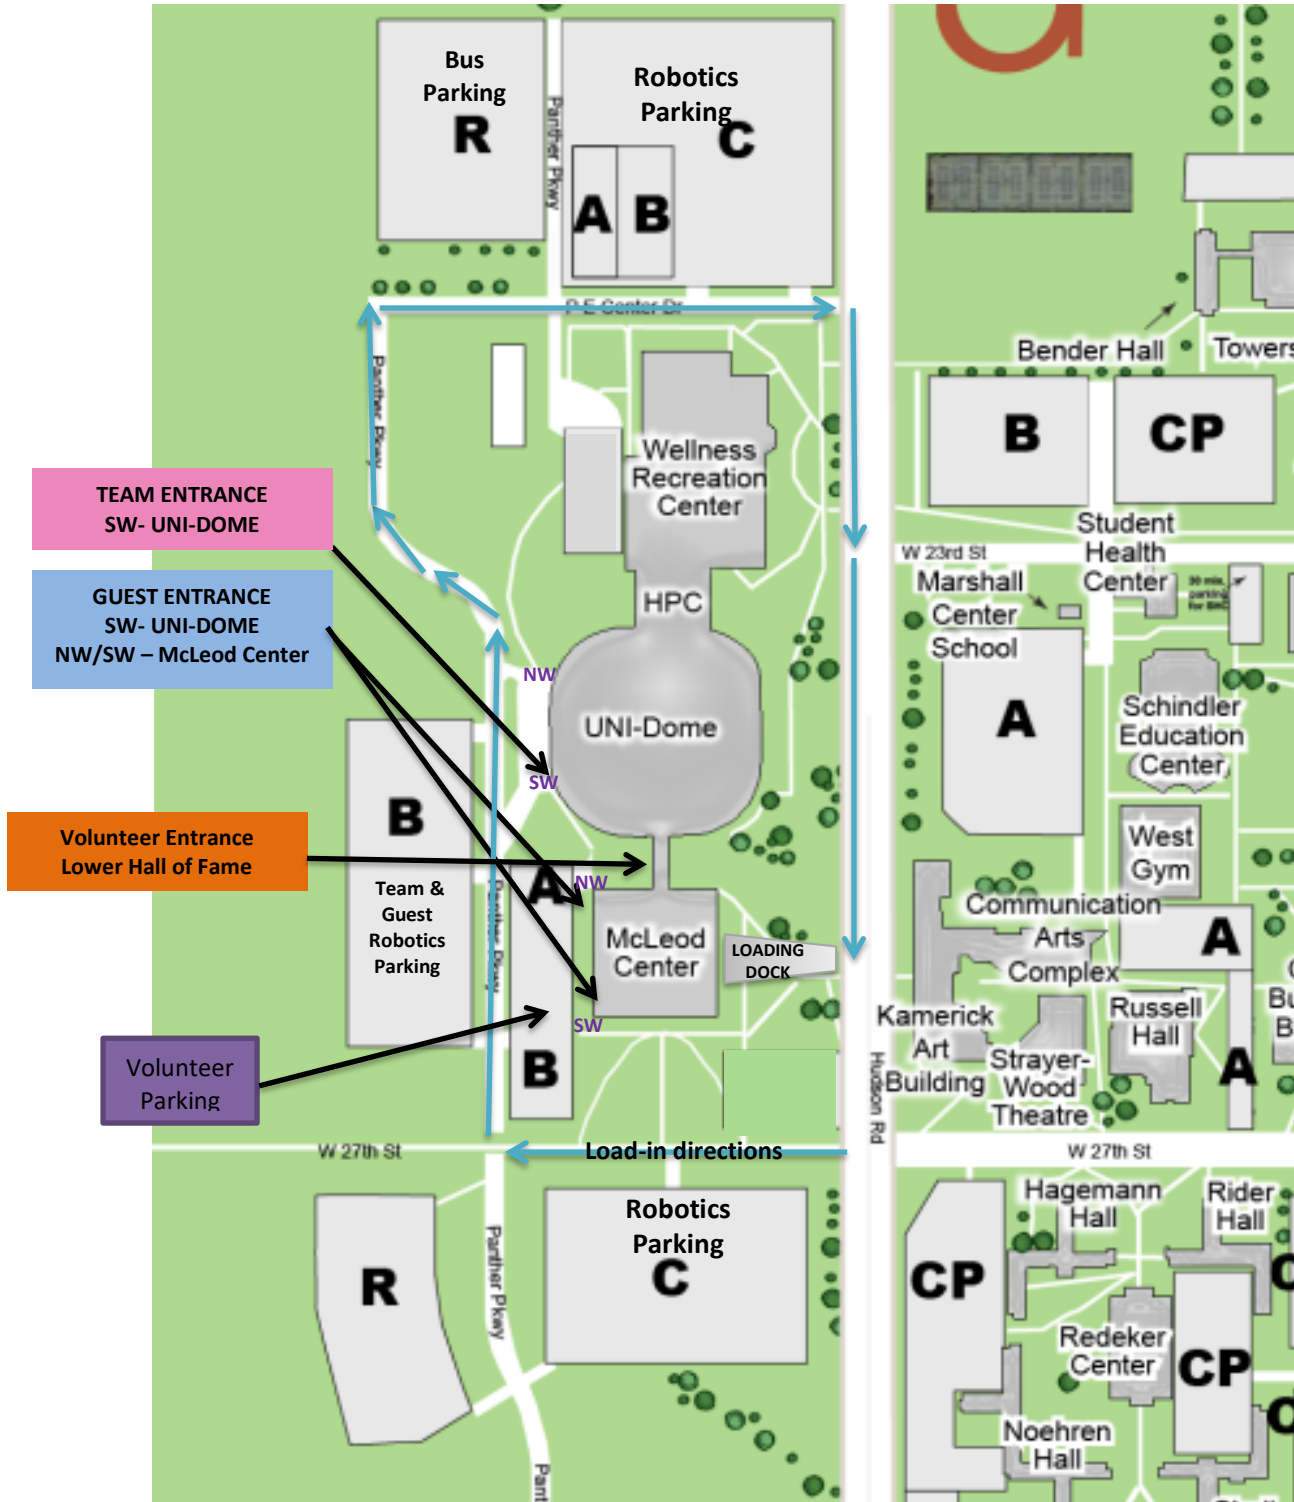

FRC IOWA REGIONAL PARKING & ENTRANCES MAP

FRC Iowa Regional Parking/Information – March 22nd – 25th, 2017

Load-in for teams, please follow the blue arrows. You will need to line up on the West lane of Hudson Road.

SW UNI-Dome/NW McLeod Center/SW McLeod Center are all entrances to this event and are listed on map above

There will be bag checking at all entrances. There will be no outside food or beverages allowed in the buildings.